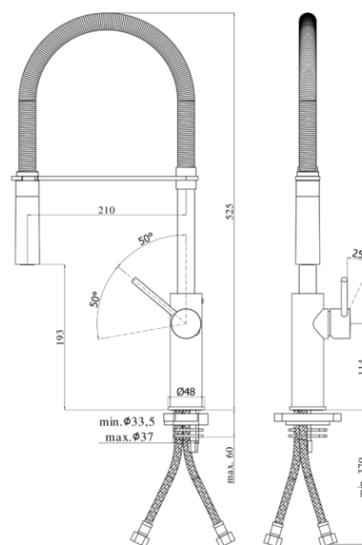

light

DESCRIZIONE | DESCRIPTION

- Miscelatoreavello monoforo con canna orientabile completo di:
- doccia Minimal (2 getti) in ABS
- set 2 flessibili inox 3/8"G
- One-hole sink mixer with swivelling spout complete with:
- Minimal ABS hand-shower (two spray-functions)
- set of 2 stainless steel hoses 3/8"G